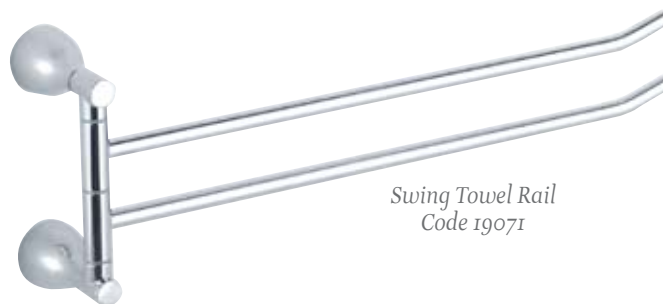

Single Glass  
Toothbrush Holder  
Code 19211

Double Glass Toothbrush Holder  
Code 19251

Soap Dispenser  
Code 19231

Soap Holder  
Code 19221

Glass Shelf  
Code 19421

Toilet Roll Holder  
Code 19311

Swing Towel Rail  
Code 19071

Robe Hook  
Code 19131

Towel Ring  
Code 19051

30cm Towel Rail  
Code 19011

50cm Towel Rail  
Code 19031