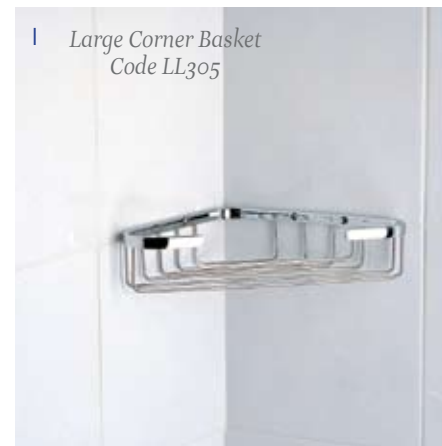

Designed in Italy

Club	Code	Price
Tumbler	89610	£9.99
Soap Dish	89620	£9.99
Liquid Soap Dispenser	89630	£26.99
Cotton Jar	89650	£19.99

Giardino

NEW

Designed in Italy

Mattone Bianco

NEW

Designed in Italy

Mattone Nero

NEW

Designed in Italy

## Additions Wall Mounted Accessories

Code	Description	Size	Price
A LL306	Deep Corner Basket	240 x 190 x 50	£21.99
B LL308	Large Double Corner Basket	240 x 190 x 305	£55.99
C LL309	Grab Bar & Soap Basket	190 x 120	£59.95
D LL307	Small Double Corner Basket	180 x 140 x 140 x 205	£39.50
E LL303	Soap & Sponge Basket	265 x 125 x 45	£31.99
F LL304	Small Corner Basket	180 x 140 x 35	£15.99
G LL302	Large Soap Basket	250 x 105 x 35	£16.50
H LL301	Small Soap Basket	130 x 60 x 30	£12.99
I LL305	Large Corner Basket	240 x 190 x 35	£21.50
J LA380	3 Tier Towel Rack	650 x 245 x 260	£64.99