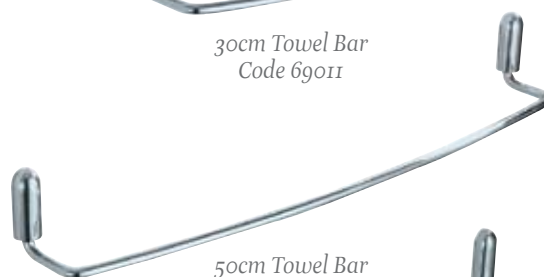

*50cm Towel Bar
Code 69031*