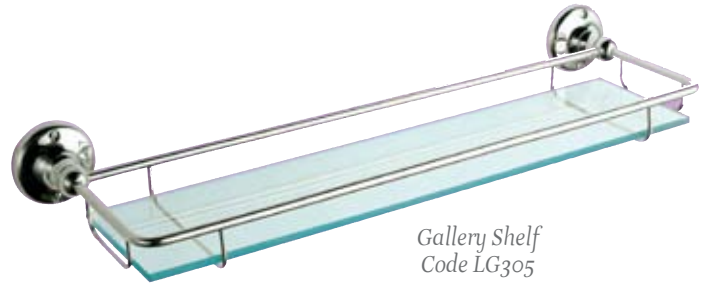

MAIDWELL

Wall-Mounted Accessories

Made from brass with chrome finish.

Gallery Shelf
Code LG305