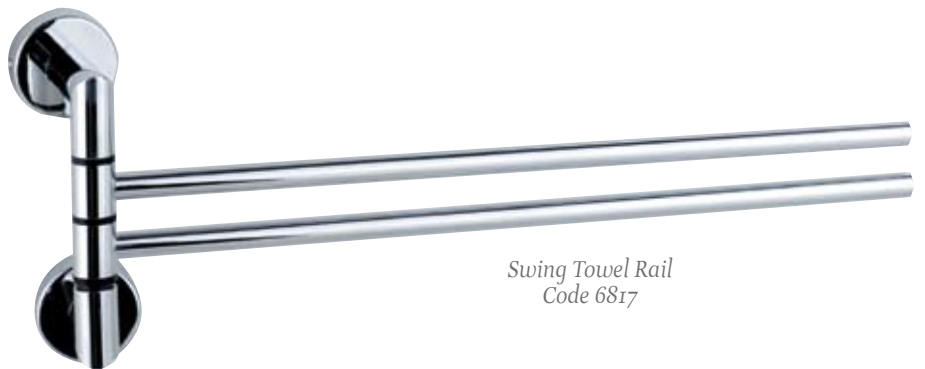

Swing Towel Rail
Code 6817