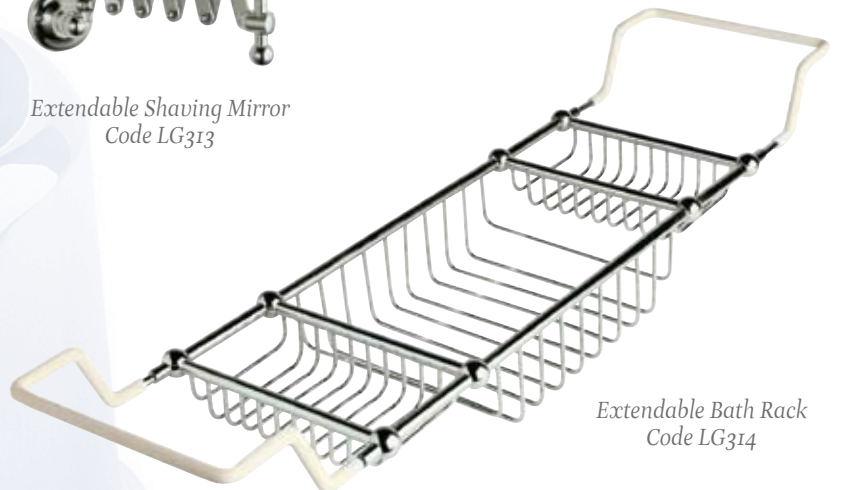

## Wall-Mounted Accessories

Made from brass with chrome finish.

Gallery Shelf  
Code LG305

Single Towel Rail  
Code LG306

Double Towel Rail  
Code LG307

Double Robe Hook  
Code LG311

Toilet Brush & Holder Code  
LG312

Tumbler & Holder  
Code LG304

Soap Dish  
Code LG303

Extendable Shaving Mirror  
Code LG313

Towelring  
Code LG302

Dog Bone Toilet Roll Holder  
Code LG301

Extendable Bath Rack  
Code LG314

## Maidwell Wall-Mounted Accessories

Code	Description	Size	Price
LG311	Double Robe Hook	115 x 100	£15.50
LG304	Tumbler and Holder	90 x 90	£21.99
LG303	Soap Dish and Holder	145 x 115	£19.99
LG301	Dog Bone Toilet Roll Holder	190 x 80	£29.99
LG313	Extendable Shaving Mirror	690 x 340	£96.99
LG312	Toilet Brush and Holder	145 x 400	£46.99
LG314	Extendable Bath Rack	800 x 190	£99.00
LG316	Shower Tidy	420 x 175	£63.99
LG302	Towel Ring	190 x 70	£16.99
LG318	Toothbrush Holder	80 x 90	£15.50
LG310	Corner Basket	300 x 180	£40.99
LG308	Soap Basket	130 x 120	£21.99
LG305	Gallery Shelf	470 x 140	£49.95
LG306	Single Towel Rail	650 x 75	£28.99
LG307	Double Towel Rail	650 x 180	£47.99
LA385	Oval Shower Rail	650 x 1070 x 350 brackets	£299.99
LA386	Round Shower Rail	800 diameter	£159.99

Soap Basket  
Code LG308

Corner Basket  
Code LG310

Tooth Brush Holder  
Code LG318

Oval Shower Rail  
Code LA385

Round Shower Rail  
Code LA386

Wall fixings and hooks not supplied.

Please note these products  
are designed in the UK