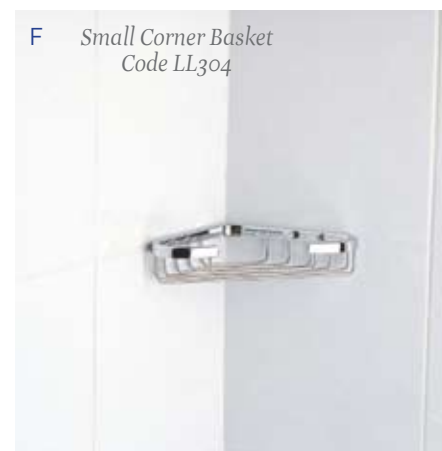

## Additions Wall Mounted Accessories

Code	Description	Size	Price
A LL306	Deep Corner Basket	240 x 190 x 50	£21.99
B LL308	Large Double Corner Basket	240 x 190 x 305	£55.99
C LL309	Grab Bar & Soap Basket	190 x 120	£59.95
D LL307	Small Double Corner Basket	180 x 140 x 140 x 205	£39.50
E LL303	Soap & Sponge Basket	265 x 125 x 45	£31.99
F LL304	Small Corner Basket	180 x 140 x 35	£15.99
G LL302	Large Soap Basket	250 x 105 x 35	£16.50
H LL301	Small Soap Basket	130 x 60 x 30	£12.99
I LL305	Large Corner Basket	240 x 190 x 35	£21.50
J LA380	3 Tier Towel Rack	650 x 245 x 260	£64.99